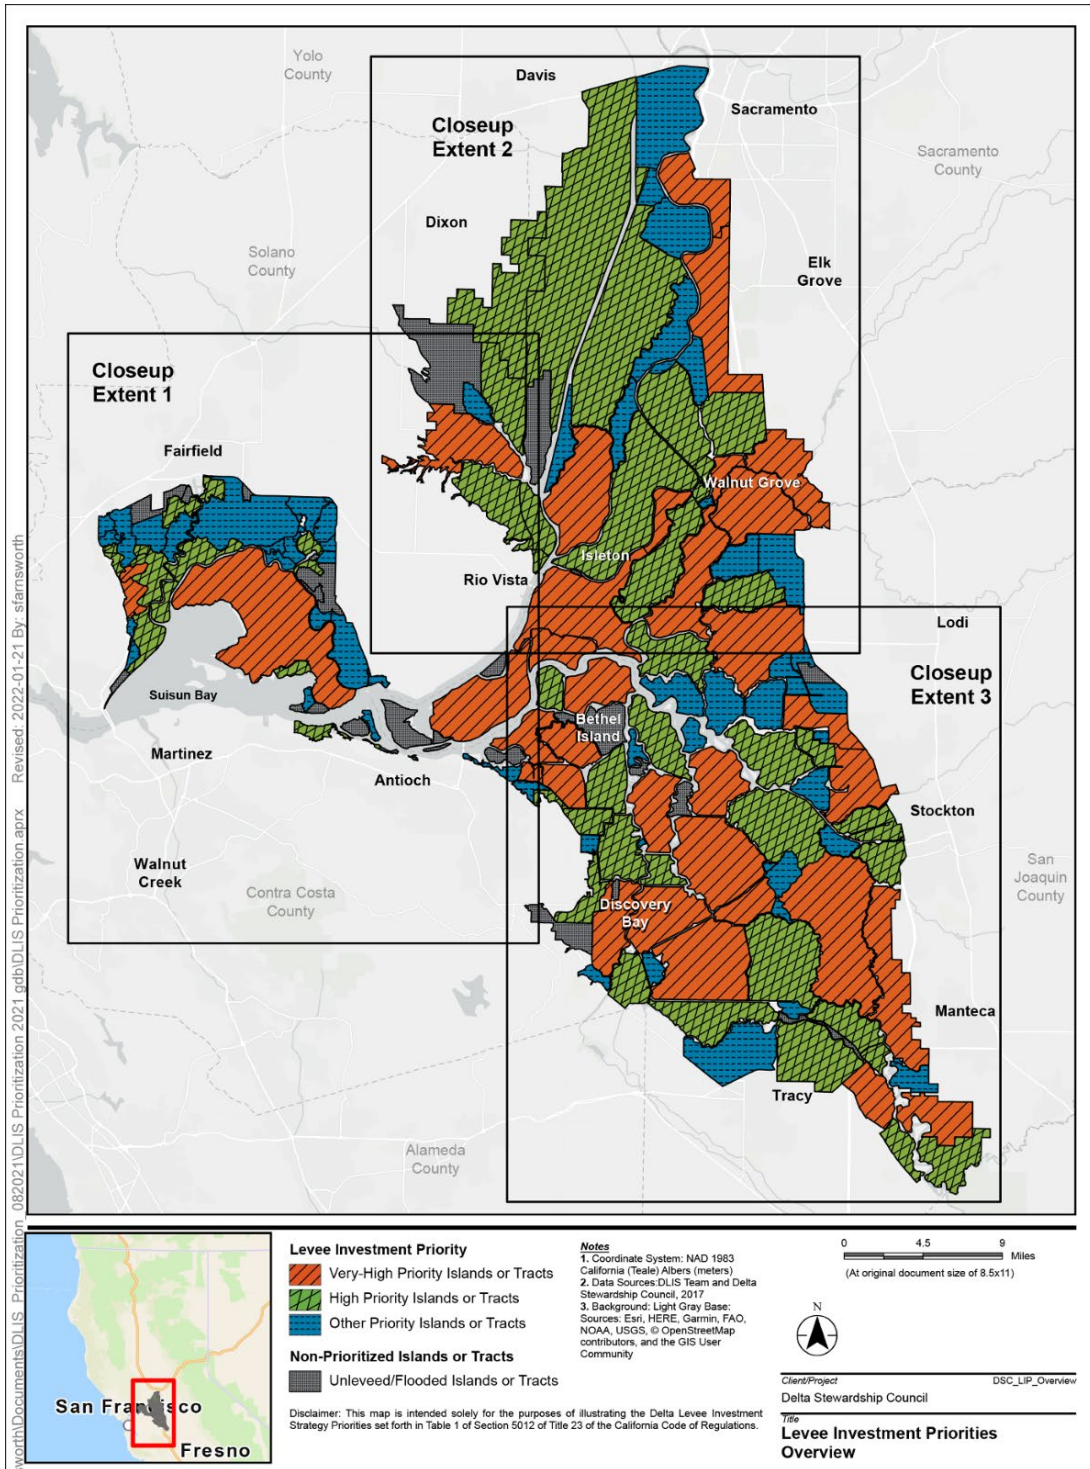

Appendix P

August 2021

\sworth\Documents\DLIS_Prioritization_082021\DLIS_Prioritization_2021.gdb\DLIS_Prioritization.aprx Revised: 2022-01-21 By: sfarnsworth

Appendix P Closeup Extent 1

August 2021

sworth\Documents\DLIS_Prioritization_082021\DLIS_Prioritization_2021.gdb\DLIS_Prioritization.aprx Revised: 2022-01-21 By: sfarnsworth

Appendix P Closeup Extent 2

August 2021

s:\work\Documents\DLIS_Prioritization_082021\DLIS_Prioritization_2021.gdb\DLIS_Prioritization.aprx Revised: 2022-01-21 By: slamsworth

Appendix P Closeup Extent 3

August 2021