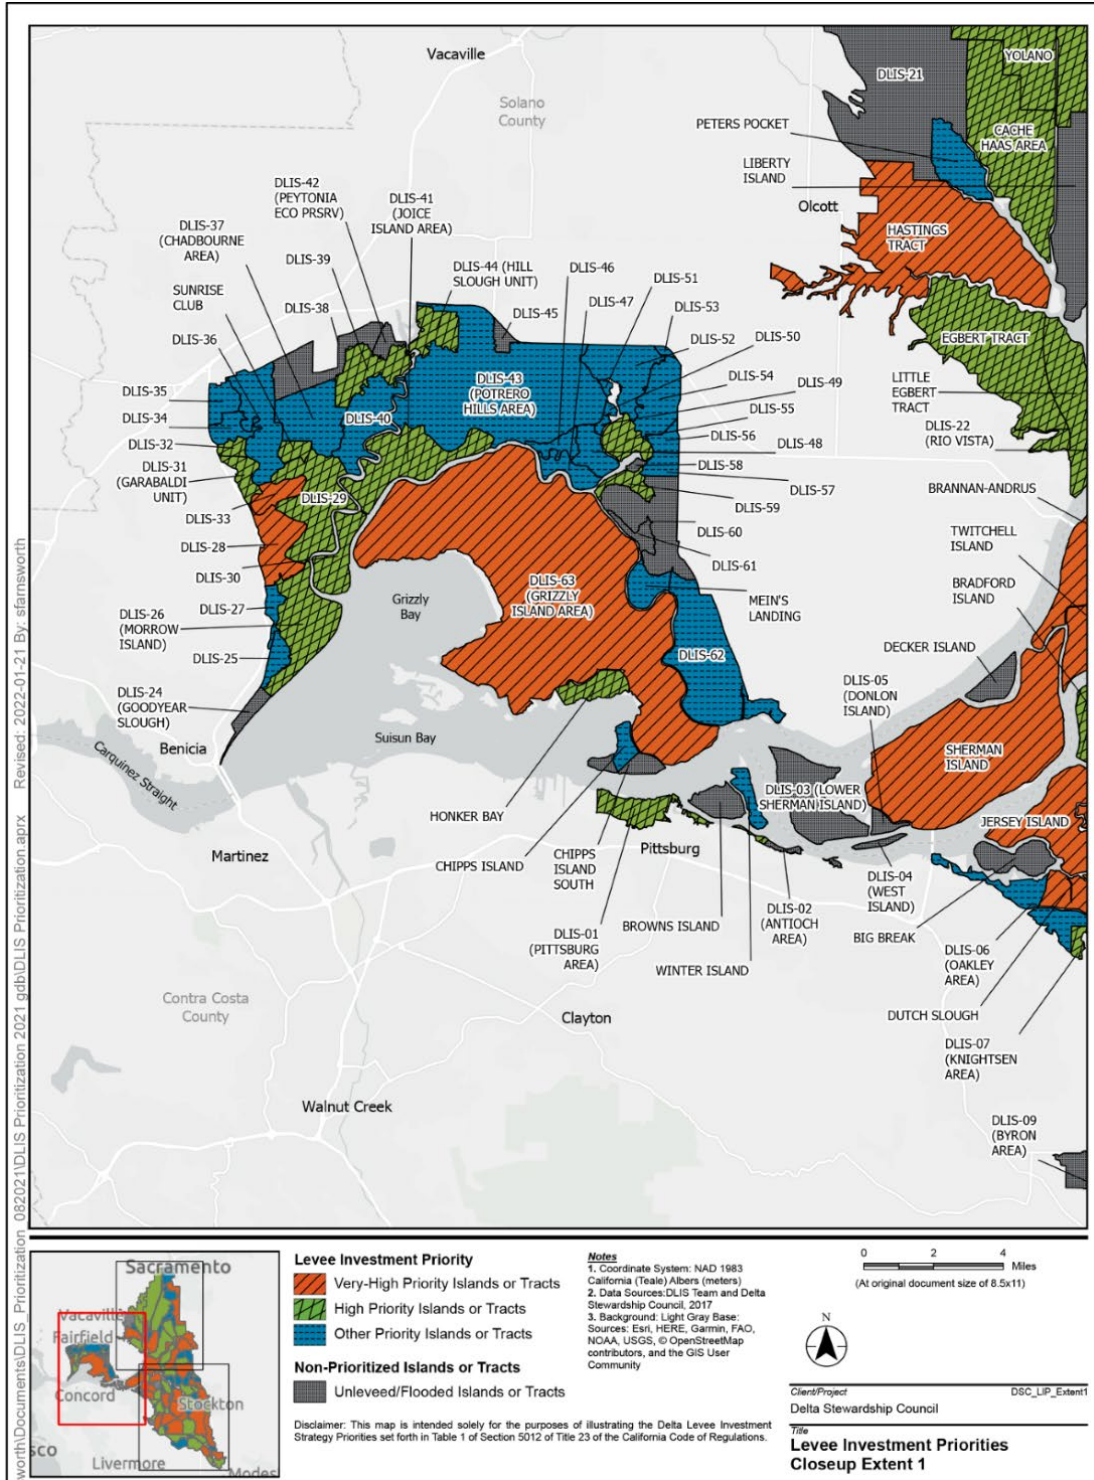

Appendix P

August 2021

\sworth\Documents\DLIS_Prioritization_082021\DLIS_Prioritization_2021.gdb\DLIS_Prioritization.aprx Revised: 2022-01-21 By: sfarnsworth

Appendix P Closeup Extent 1

August 2021

sworth\Documents\DLIS_Prioritization_082021\DLIS_Prioritization_2021.gdb\DLIS_Prioritization.aprx Revised: 2022-01-21 By: sfarnsworth

Appendix P Closeup Extent 2

August 2021

s:\work\Documents\DLIS_Prioritization_082021\DLIS_Prioritization_2021.gdb\DLIS_Prioritization.aprx Revised: 2022-01-21 By: slamsworth

Appendix P Closeup Extent 3

August 2021