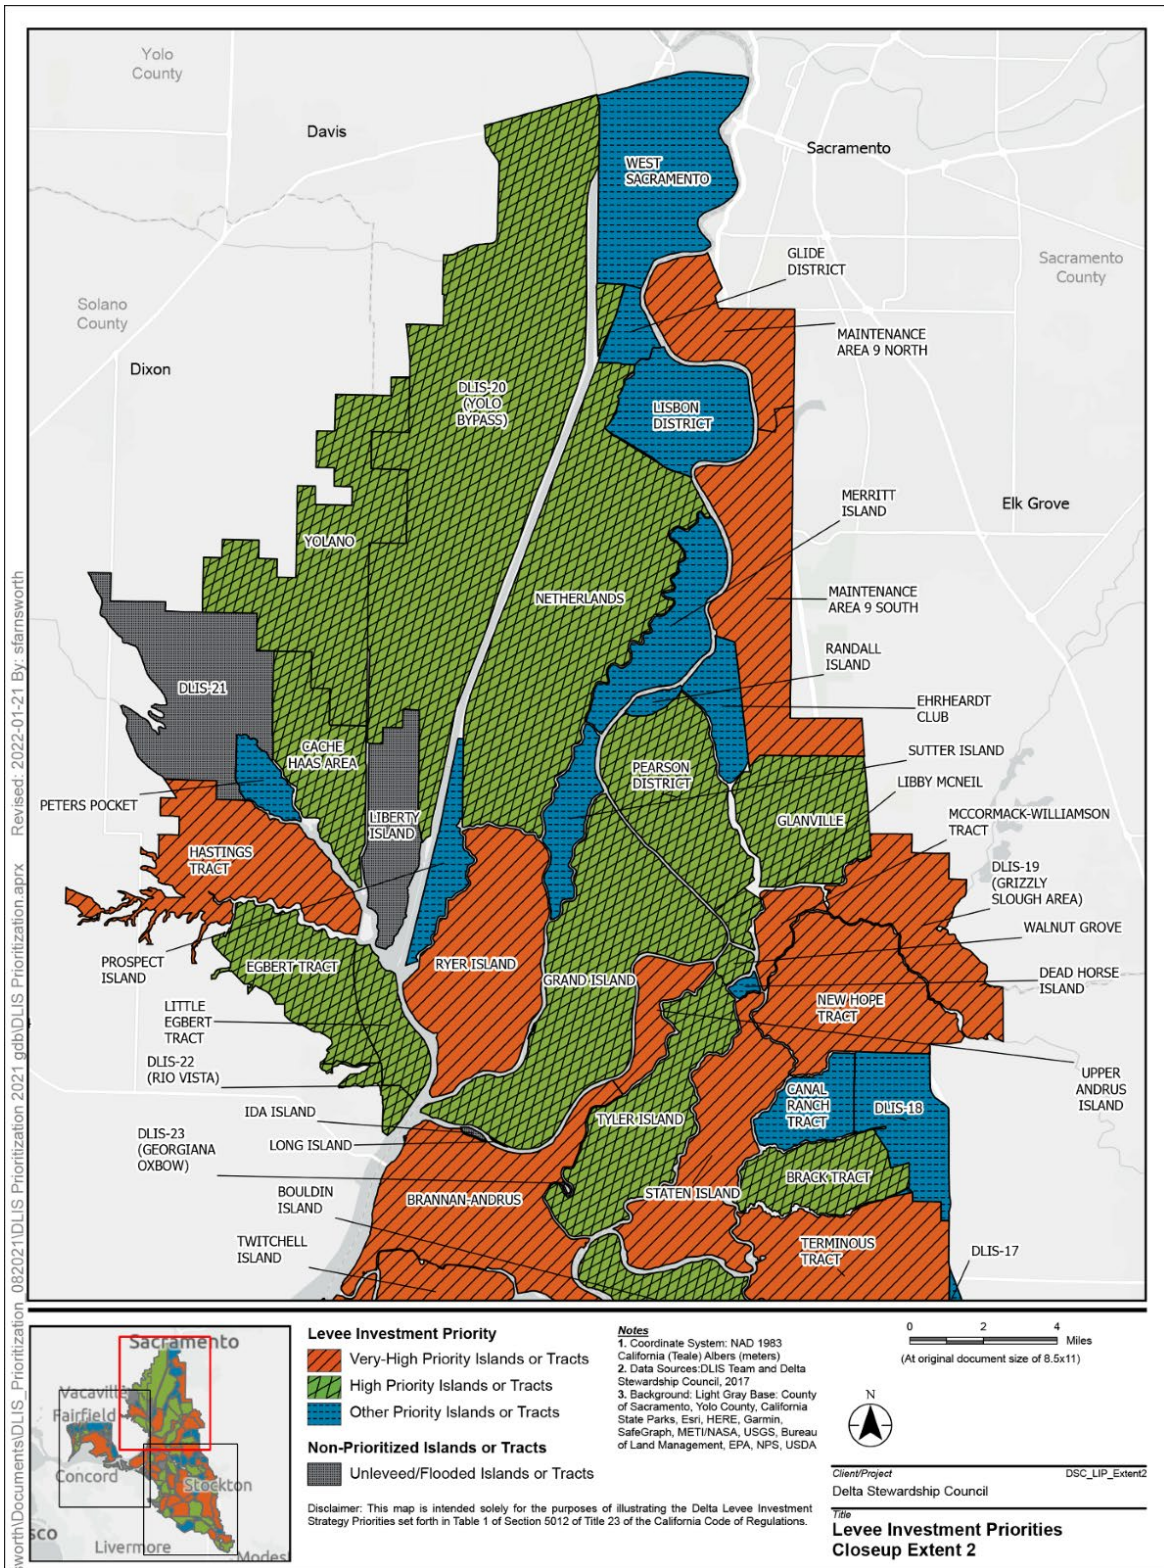

Appendix P

August 2021

\sworth\Documents\DLIS_Prioritization_082021\DLIS_Prioritization_2021.gdb\DLIS_Prioritization.aprx Revised: 2022-01-21 By: sfarnsworth

Appendix P Closeup Extent 1

August 2021

sworth\Documents\DLIS_Prioritization_082021\DLIS_Prioritization_2021.gdb\DLIS_Prioritization.aprx Revised: 2022-01-21 By: sfarnsworth

Appendix P Closeup Extent 2

August 2021

s:\work\Documents\DLIS_Prioritization_082021\DLIS_Prioritization_2021.gdb\DLIS_Prioritization.aprx Revised: 2022-01-21 By: slamsworth

Appendix P Closeup Extent 3

August 2021