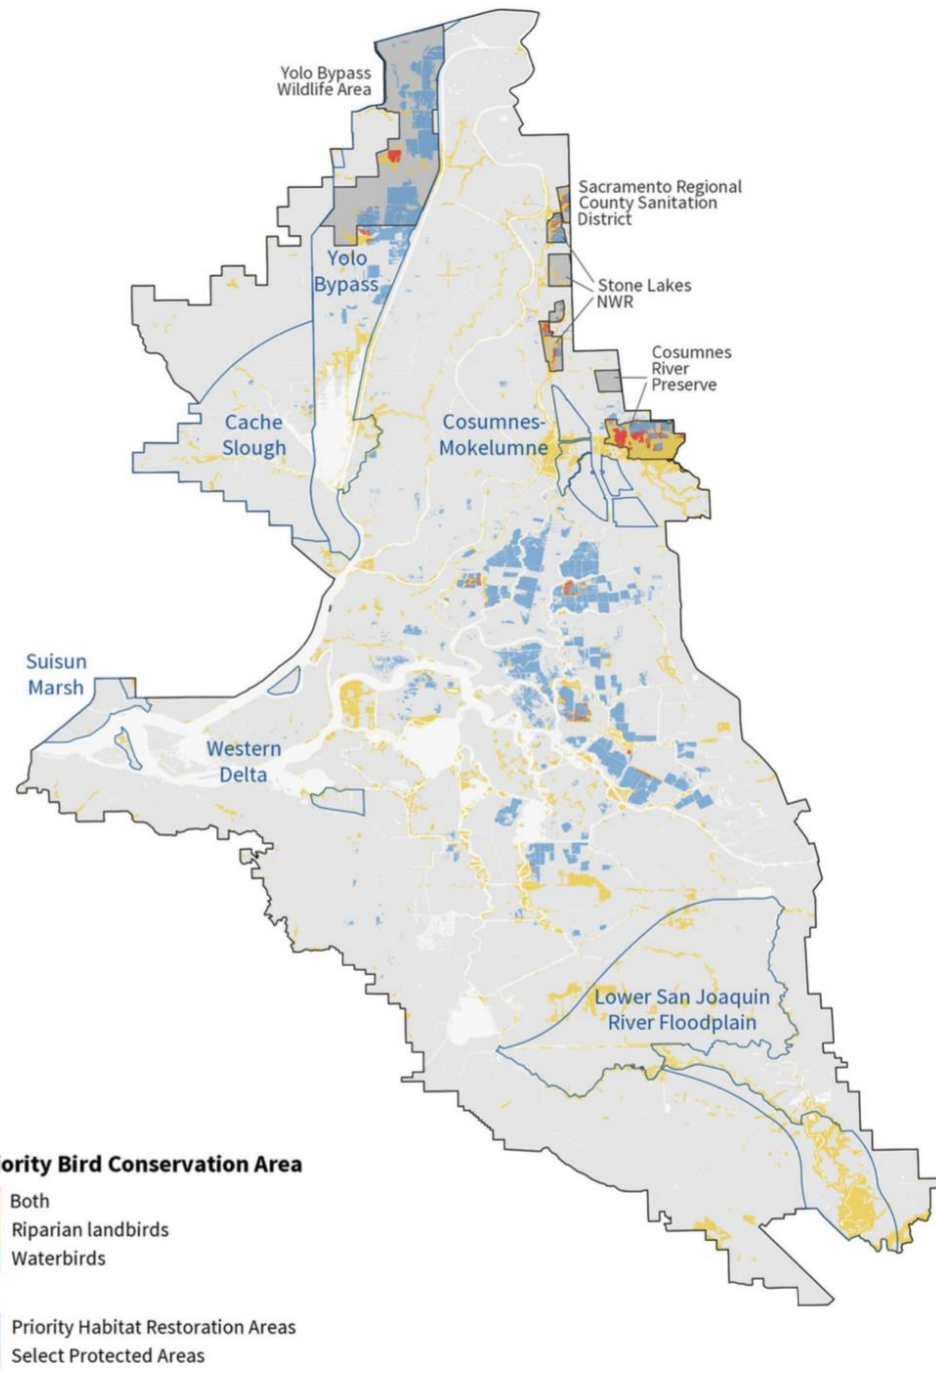

Priority Bird Conservation Areas in California's Sacramento-San Joaquin Delta

Priority Bird Conservation Areas identified for riparian landbirds and waterbirds, highlighting areas of overlap. Also shown are the six Priority Habitat Restoration Areas from the Delta Plan (labeled with blue text) and four Select Protected Areas (labeled with gray text). Open water is shown in white, and the remainder of the Delta is shown in gray.

Dybala, K. E, Sesser, K. A, Reiter, M. E, Shuford, W., Golet, G. H, Hickey, C., & Gardali, T. (2023). Priority Bird Conservation Areas in California's Sacramento-San Joaquin Delta. *San Francisco Estuary and Watershed Science*, 21(3). <http://dx.doi.org/10.15447/sfews.2023v21iss3art4> Retrieved from <https://escholarship.org/uc/item/5r53m1k6>