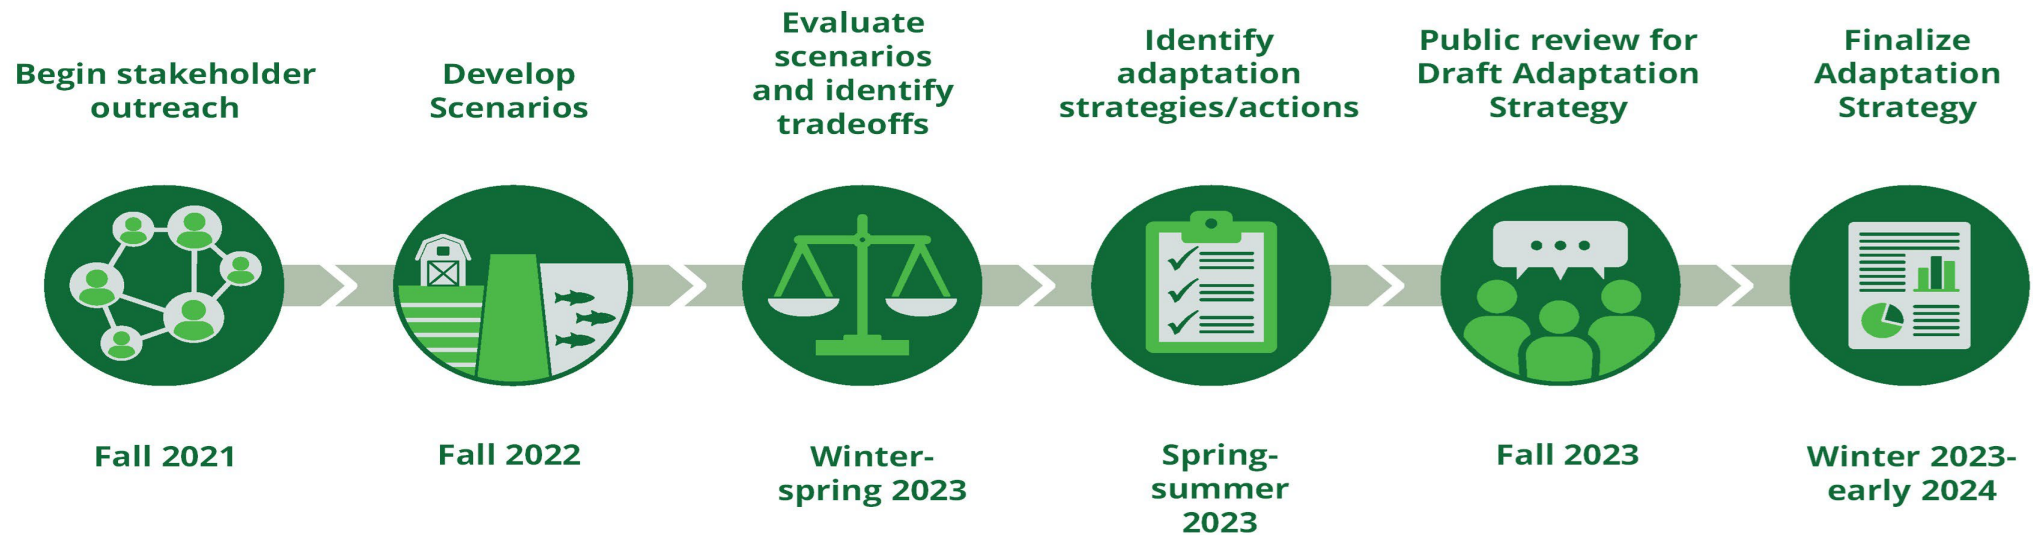

Adaptation Process and Schedule