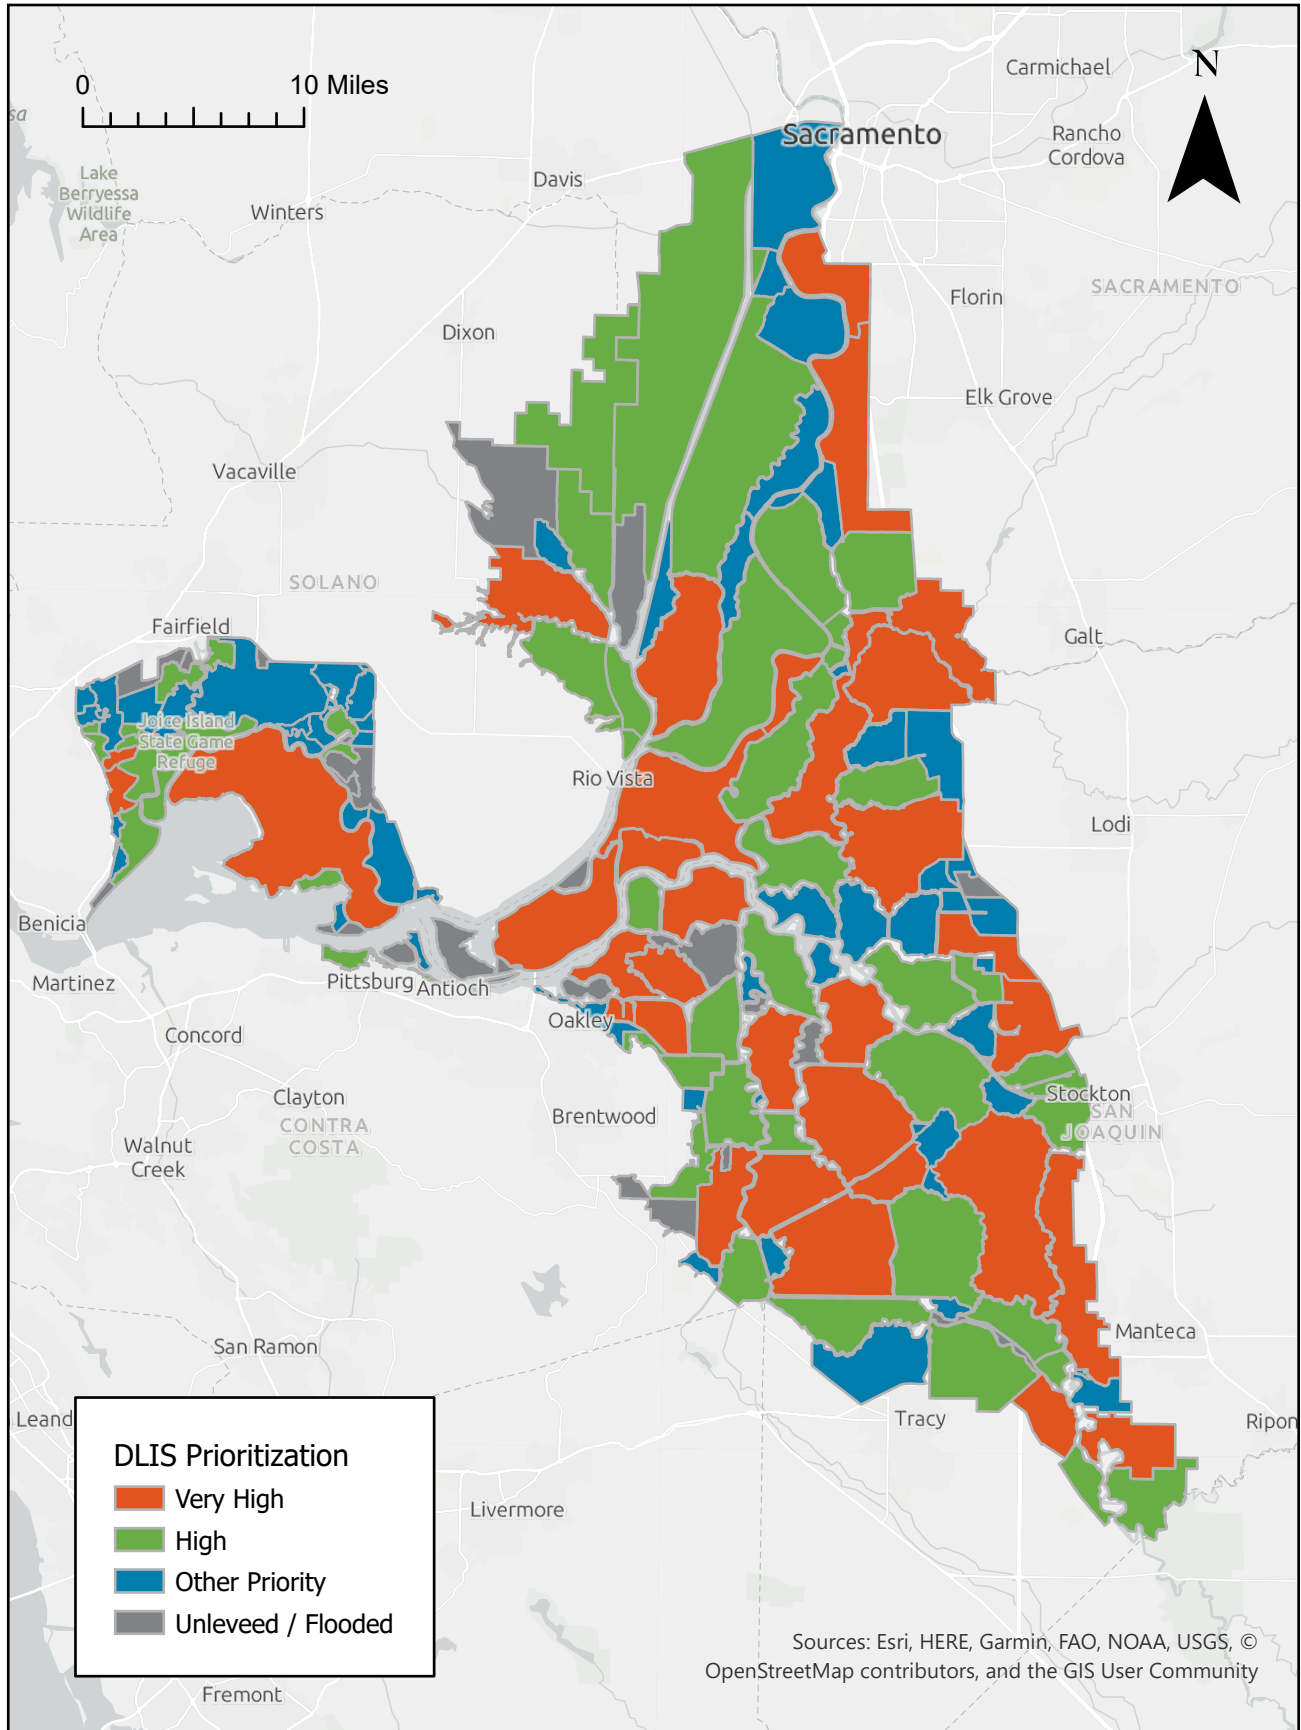

Delta Levees Investment Priorities

<p><u>Very High Priority</u></p>	<p><u>Bacon Island, Bethel Island, Bishop/DLIS-14 (North Stockton), Brannan-Andrus, Byron Tract, DLIS-19 (Grizzly Slough Area), DLIS-28, DLIS-33, DLIS-63 (Grizzly Island Area), Drexler Tract, Dutch Slough*, Hasting Tract, Hotchkiss Tract, Jersey Island, Jones Tract (Upper and Lower), Maintenance Area 9 North, Maintenance Area 9 South, McCormack-Williamson Tract*, McDonald Island, McMullin Ranch, Middle and Upper Roberts Island, New Hope Tract, North Stockton, Paradise Junction, Reclamation District 17, Ryer Island, Sherman Island, Staten Island, Terminous Tract, Twitchell Island, Upper Andrus Island, Victoria Island, Webb Tract.</u></p>
<p><u>High Priority</u></p>	<p><u>Bouldin Island, Brack Tract, Bradford Island, Cache Haas Area, Central Stockton*, Clifton Court Forebay, DLIS-01 (Pittsburg Area), DLIS-07 (Knightsen Area), DLIS-08 (Discovery Bay Area), DLIS-20 (Yolo Bypass), DLIS-22 (Rio Vista), DLIS-26 (Morrow Island), DLIS-29, DLIS-30, DLIS-31 (Garabaldi Unit), DLIS-32, DLIS-39, DLIS-41 (Joice Island Area), DLIS-44 (Hill Slough Unit), DLIS-55, DLIS-59, Egbert Tract, Fabian Tract, Glanville, Grand Island, Holland Tract, Honker Bay, Kasson District, Libby McNeil, Little Egbert Tract, Lower Roberts Island, Mandeville Island, Mossdale Island, Netherlands, Palm-Orwood, Paradise Cut, Pearson District, Pescadero District*, Rindge Tract, River Junction, Shima Tract, Stewart Tract*, Sunrise Club, Tyler Island, Union Island East, Veale Tract, Walnut Grove, Woodward Island, Yolano.</u></p>
<p><u>Other Priority</u></p>	<p><u>Atlas Tract, Bixler Tract, Canal Ranch Tract, Chipps Island, Coney Island, Dead Horse Island, DLIS- 06 (Oakley Area), DLIS-10, DLIS-15, DLIS-17, DLIS-18, DLIS-25, DLIS-27, DLIS-34, DLIS-35, DLIS-36, DLIS-37 (Chadbourne Area), DLIS-40, DLIS-43 (Potrero Hills Area), DLIS-46, DLIS-47, DLIS-48, DLIS-49, DLIS-50, DLIS-51, DLIS-52, DLIS-53, DLIS- 54, DLIS- 56, DLIS- 57, DLIS- 62, Drexler Pocket, Ehrhardt Club, Empire Tract, Fay Island, Glide District, Holt Station, Honker Lake Tract King Island, Lisbon District, Medford Island, Mein's Landing, Merritt Island, Peters Pocket, Pico- Naglee, Prospect Island, Quimby Island, Randall Island, Rio Blanco Tract, Rough And Ready Island, Shin Kee Tract, Stark Tract, Sutter Island, Venice Island, Walthall, West Sacramento, Wetherbee Lake, Winter Island, Wright-Elmwood Tract.</u></p>